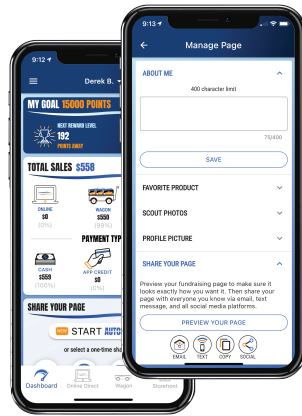

When prompted, be sure to allow the app access to your device's microphone, location, and Bluetooth in order to accept debit and credit cards.

ONLINE DIRECT

Virtual Fundraising is safest for kids!

Safe for Kids
Fundraise from the safety of home.

Product Variety
Even MORE products to choose from.

No Handling
Products ship directly to your customers.

Trail's End Rewards*
Earn MORE when you sell Online Direct.

*Council participation in Trail's End Rewards may vary.

HOW IT WORKS

TWO WAYS CUSTOMERS ORDER ONLINE DIRECT

VIRTUAL STORE

1. Share your fundraising page via email, text, or social media
2. Customers click your link to place online orders
3. Products ship to your customers

KID RECORDED

1. Record customer orders in the Trail's End App
2. Take payment (credit/debit only) "Text to Pay" feature for socially distant payments!
3. Products ship to your customers

Trail's End® REWARDS