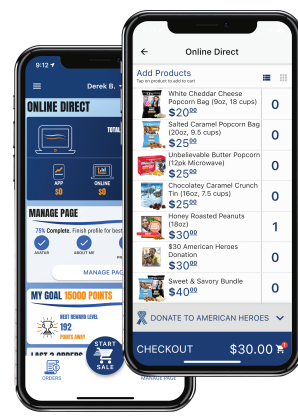

Product Variety
Even MORE products to choose from.

No Handling
Products ship directly to your customers.

Trail's End Rewards*
Earn MORE when you sell Online Direct.

*Council participation in Trail's End Rewards may vary.

HOW IT WORKS

TWO WAYS CUSTOMERS ORDER ONLINE DIRECT

VIRTUAL STORE

1. Share your fundraising page via email, text, or social media
2. Customers click your link to place online orders
3. Products ship to your customers

KID RECORDED

1. Record customer orders in the Trail's End App
2. Take payment (credit/debit only) "Text to Pay" feature for socially distant payments!
3. Products ship to your customers

Trail's End® REWARDS