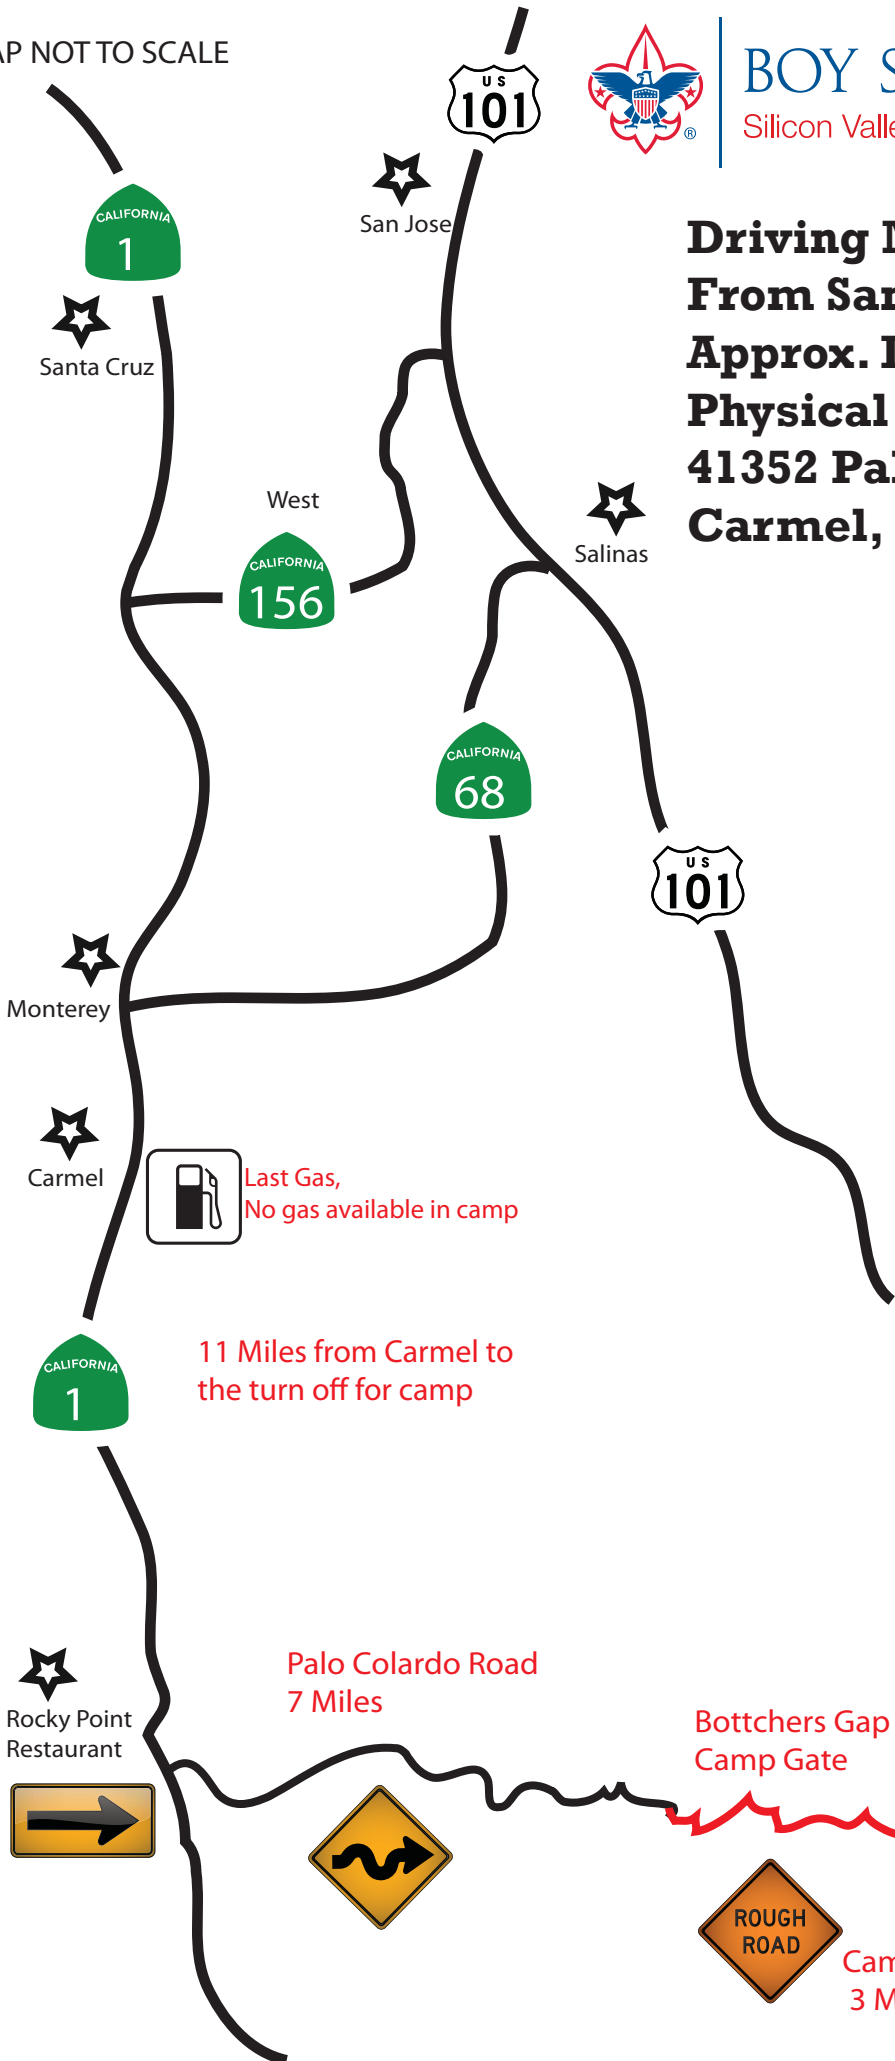

MAP NOT TO SCALE

BOY SCOUTS OF AMERICA

Silicon Valley Monterey Bay Council

Driving Map

From San Jose to Camp Pico Blanco

Approx. Drive Time 2.5 hours

Physical Address

41352 Palo Colorado Rd

Carmel, CA 93923

Last Gas,
No gas available in camp